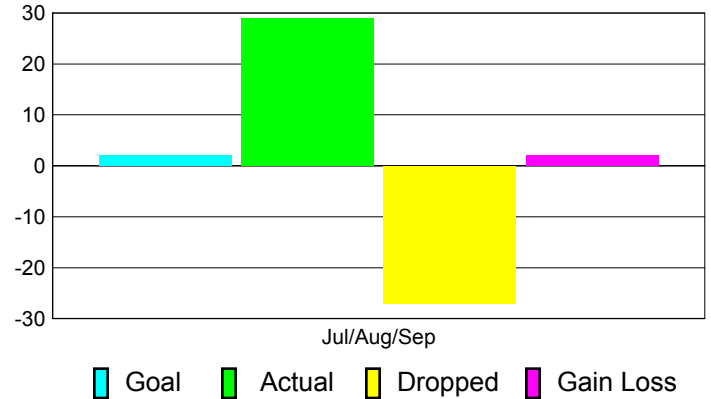

Membership Results 2012-2013

Goal, New, Dropped, Gain/Loss

Comparison of Membership Gain/Loss

Current Year Compared to the Previous Year